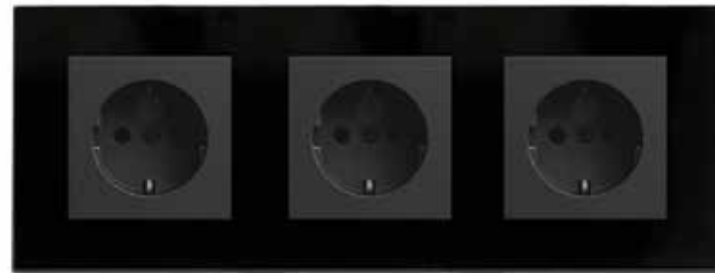

intensity glass

The design glass cover consists of 1, 2, 4 or 8 touch zones with colour LED feedback.
To be installed in a European standard wall box.

infinity

Room controller in glass / alu-bronze / corian with an oled display to visualize the different functions of your system (temperature / audio / scenes / etc.) with colour LED feedback.
To be installed in a European standard wall box.

intensity alu-bronze

The contemporary alu, black alu, white painted alu or bronze cover consists of 1,2 or 4 touch zones with colour LED feedback.
To be installed in a European standard wall box.

intensity corian

The minimalistic white corian cover consists of 1, 2, 4 or 8 touch zones with colour LED feedback.
To be installed in a European standard wall box.

socket cover plates

All matching cover plates in glass / alu-bronze / corian are available for your existing single / double / triple sockets.