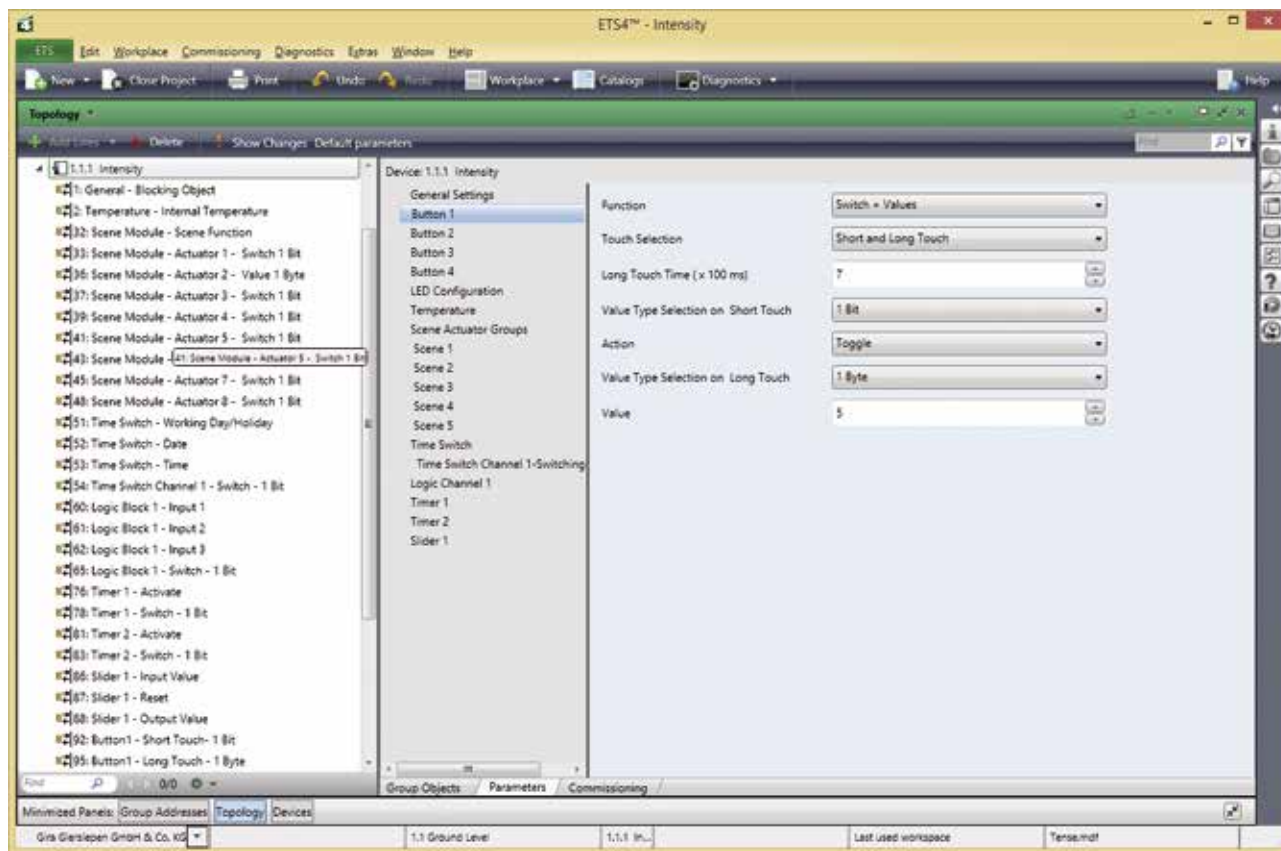

ETS software

All our KNX products support a broad range of diverse application profiles and are easy to be programmed via ETS. Furthermore, the firmware can be reprogrammed through the bus so that future applications can be supported in a flexible way.